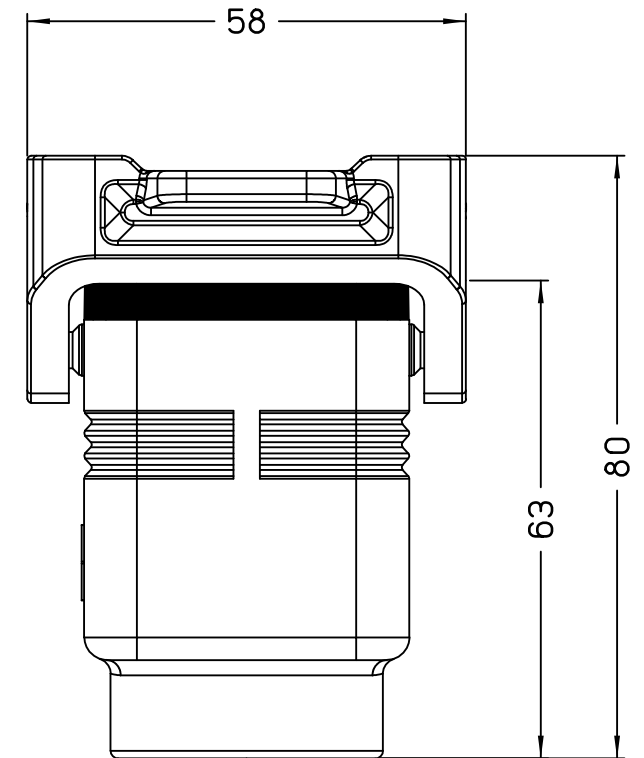

Diritti riservati All rights reserved

	Dimensions in mm
Original Size A4	
Date 14/11/23	
Sign. G. Renna	

Simplified representation with dimensions without tolerance

JMPV 16 G32
hood, size "77.27", 1x M32 top entry,
with 2 Jei-P levers

Scale
1:1