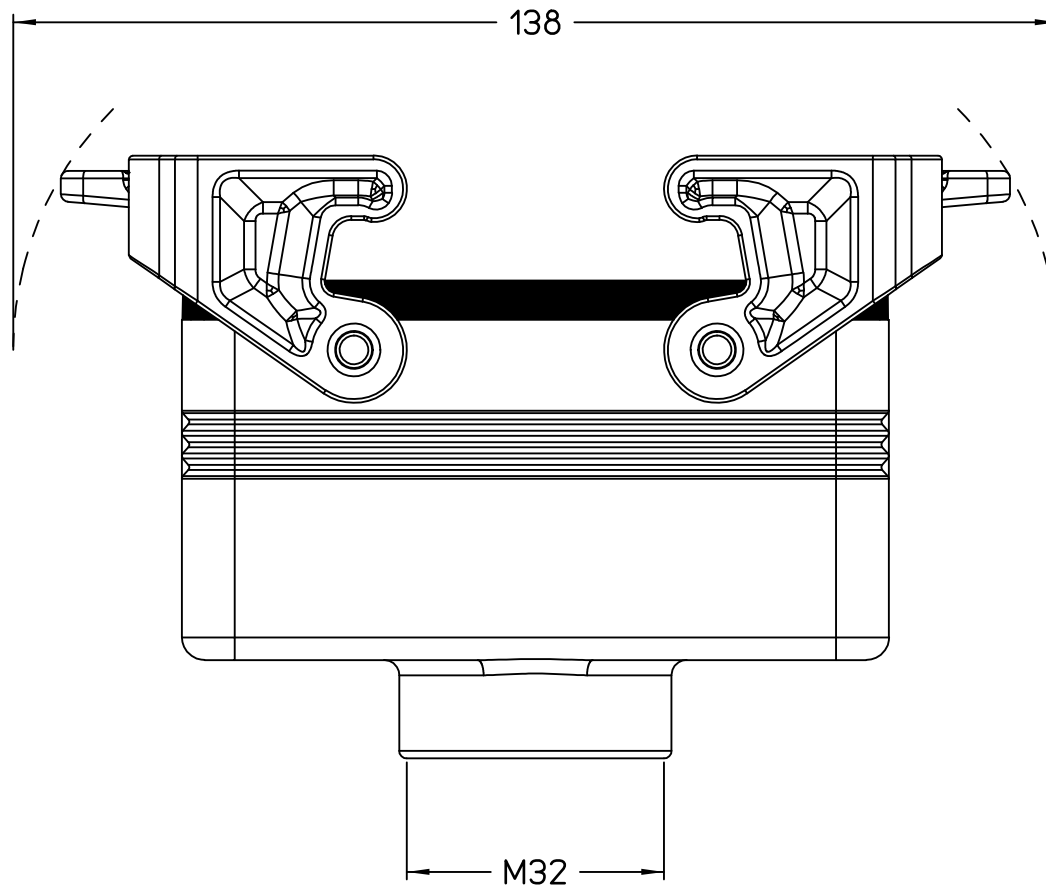

Diritti riservati All rights reserved

	Dimensions in mm
Original Size A4	
Date 14/11/23	
Sign. G. Renna	

Simplified representation with dimensions without tolerance

JMPV 16 G32
hood, size "77.27", 1x M32 top entry,
with 2 Jei-P levers

Scale
1:1